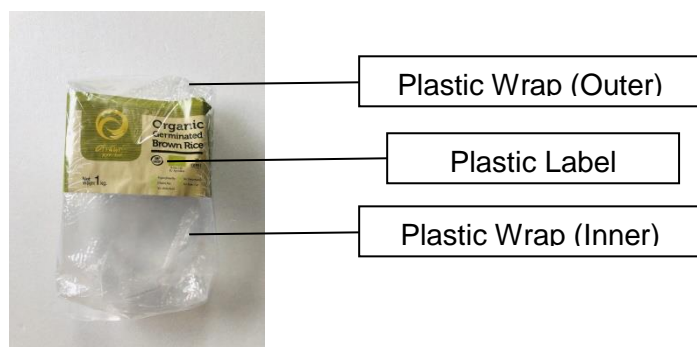

Packaging Benchmarking Database (Rice)

Content Weight	Weight (grams)			% Difference	
	Lightest	Median	Heaviest	Median vs. Lightest	Heaviest vs. Lightest
1 kg					
Overall	5.6	11.3	18.8	67.5	108.2
Plastic Wrap (Outer)	5.6	11.3	18.8		
Plastic Label	-	-	-		
Plastic Wrap (Inner)	-	-	-		

(Information correct as of January 2020)

Overall weight may differ due to rounding.

Illustration of Components

[Terms of Use](#)

Packaging Benchmarking Database (Rice)

Content Weight	Weight (grams)			% Difference	
	Lightest	Median	Heaviest	Median vs. Lightest	Heaviest vs. Lightest
2 kg					
Overall	17.1	21.8	27.3	24.2	45.9
Plastic Wrap (Outer)	17.1	21.8	27.3		
Plastic Label	-	-	-		

(Information correct as of January 2020)

Overall weight may differ due to rounding.

Illustration of Components

[Terms of Use](#)

Packaging Benchmarking Database (Rice)

Content Weight	Weight (grams)			% Difference	
	Lightest	Median	Heaviest	Median vs. Lightest	Heaviest vs. Lightest
5 kg					
Overall	20.9	39.9	95.0	62.5	127.9
Plastic Wrap (Outer)	20.9	39.9	44.8		
Plastic Wrap (Inner)	-	-	38.1		
Plastic Handle	-	-	12.1		
Thick String	-	-	-		
Metal Round Ring	-	-	-		

Information correct as of March 2020)

Overall weight may differ due to rounding.

Illustration of Components

[Terms of Use](#)

An initiative of the

Packaging Benchmarking Database (Rice)

Content Weight	Weight (grams)			% Difference	
	Lightest	Median	Heaviest	Median vs. Lightest	Heaviest vs. Lightest
10 kg					
Overall	53.6	77.6	110.6	36.6	69.4
Plastic Sack	51.3	65.1	110.6		
Plastic Wrap (Outer)	-	-	-		
Plastic Wrap (Inner)	-	8.6	-		
Plastic Handle	-	-	-		
Plastic Label	-	-	-		
Nylon Handle	2.3	3.9	-		
Thick String	-	-	-		
Metal Round Ring	-	-	-		