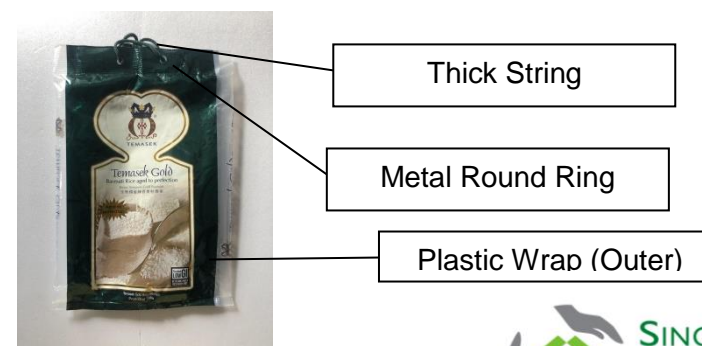

(Information correct as of January 2020)

Overall weight may differ due to rounding.

Illustration of Components

[Terms of Use](#)

Packaging Benchmarking Database (Rice)

Content Weight	Weight (grams)			% Difference	
	Lightest	Median	Heaviest	Median vs. Lightest	Heaviest vs. Lightest
5 kg					
Overall	20.9	39.9	95.0	62.5	127.9
Plastic Wrap (Outer)	20.9	39.9	44.8		
Plastic Wrap (Inner)	-	-	38.1		
Plastic Handle	-	-	12.1		
Thick String	-	-	-		
Metal Round Ring	-	-	-		

Information correct as of March 2020)

Overall weight may differ due to rounding.

Illustration of Components

[Terms of Use](#)

An initiative of the

Packaging Benchmarking Database (Rice)

Content Weight	Weight (grams)			% Difference	
	Lightest	Median	Heaviest	Median vs. Lightest	Heaviest vs. Lightest
10 kg					
Overall	53.6	77.6	110.6	36.6	69.4
Plastic Sack	51.3	65.1	110.6		
Plastic Wrap (Outer)	-	-	-		
Plastic Wrap (Inner)	-	8.6	-		
Plastic Handle	-	-	-		
Plastic Label	-	-	-		
Nylon Handle	2.3	3.9	-		
Thick String	-	-	-		
Metal Round Ring	-	-	-		