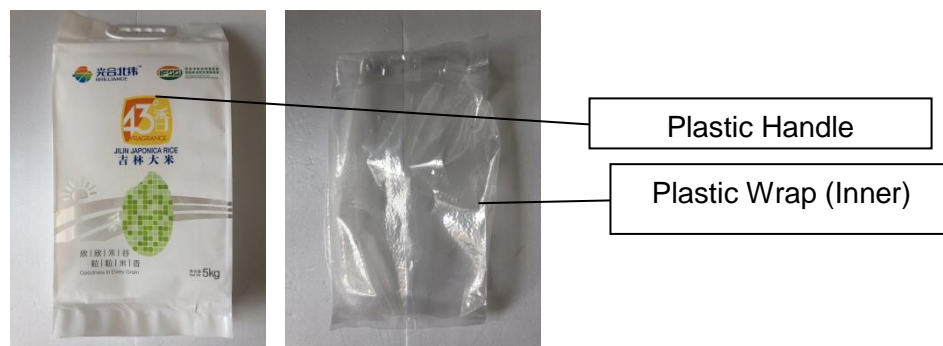

Packaging Benchmarking Database (Rice)

Content Weight	Weight (grams)			% Difference	
	Lightest	Median	Heaviest	Median vs. Lightest	Heaviest vs. Lightest
5 kg					
Overall	20.9	39.9	95.0	62.5	127.9
Plastic Wrap (Outer)	20.9	39.9	44.8		
Plastic Wrap (Inner)	-	-	38.1		
Plastic Handle	-	-	12.1		
Thick String	-	-	-		
Metal Round Ring	-	-	-		

Information correct as of March 2020)

Overall weight may differ due to rounding.

Illustration of Components

[Terms of Use](#)

An initiative of the